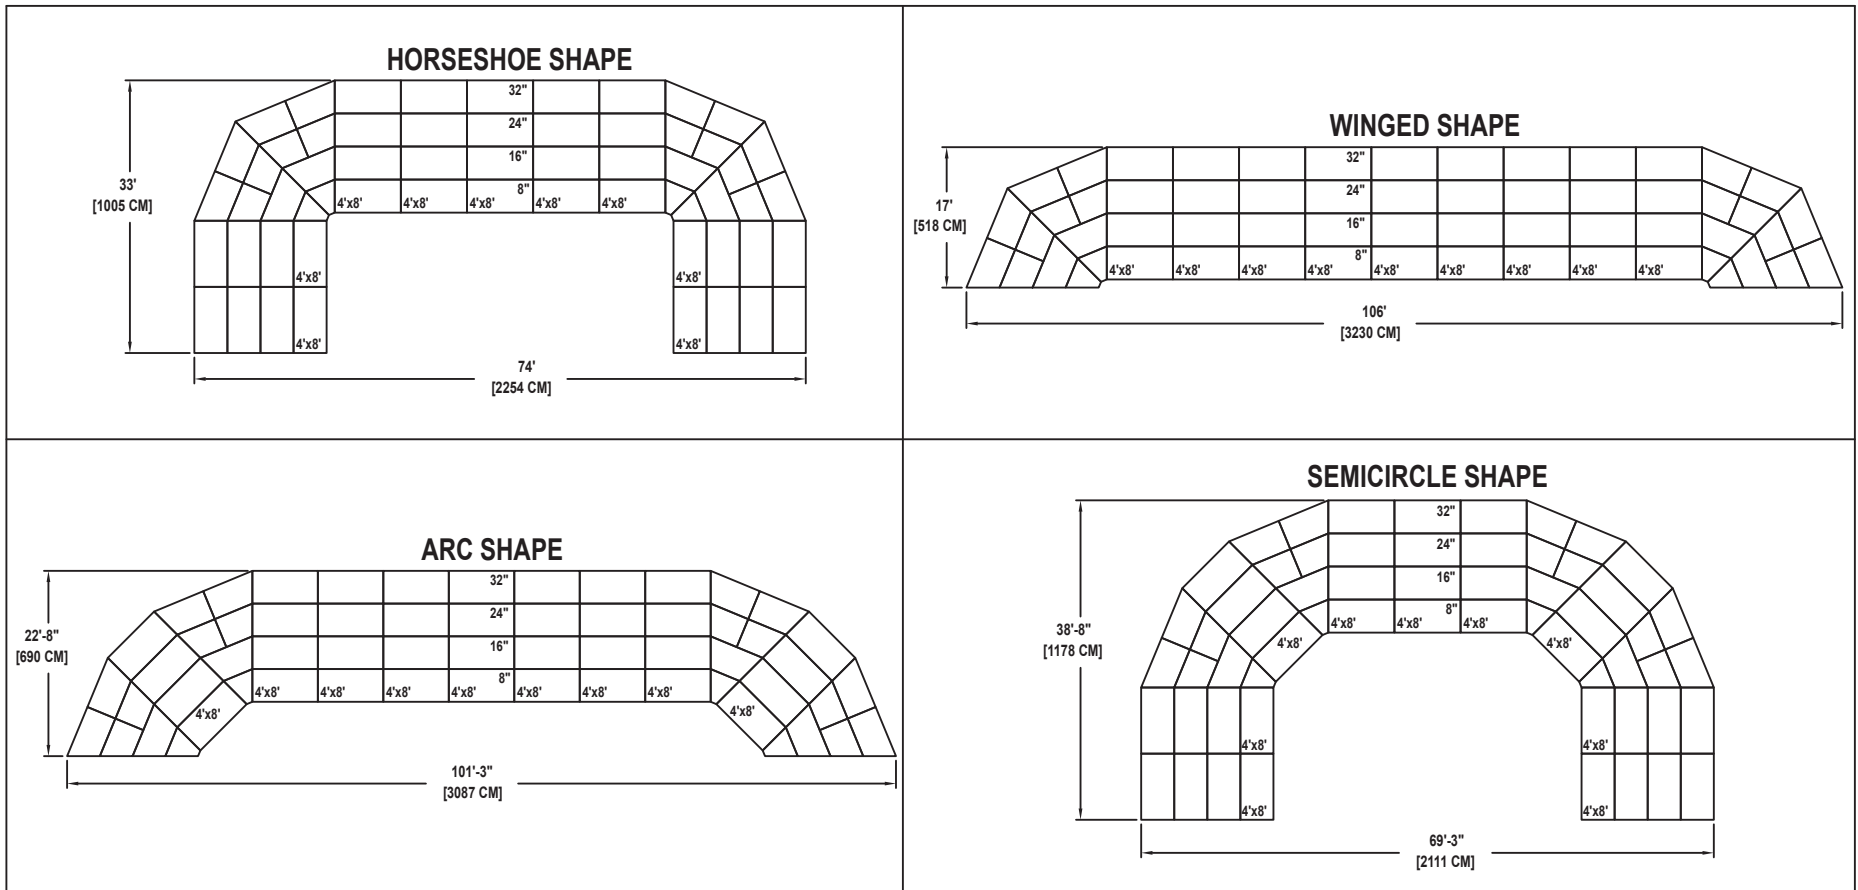

SEATED BAND / ORCHESTRA RISER SET

NO. 985

SEATING CAPACITY NOT USING THE FLOOR, 136.

SEATING CAPACITY WITH ONE ROW ON THE FLOOR, 163.

SEATING CAPACITY IS BASED ON 32" CHAIR SPACING.

C O R P O R A T I O N

Drawing 100A309_C
 Sheet 34 of 40